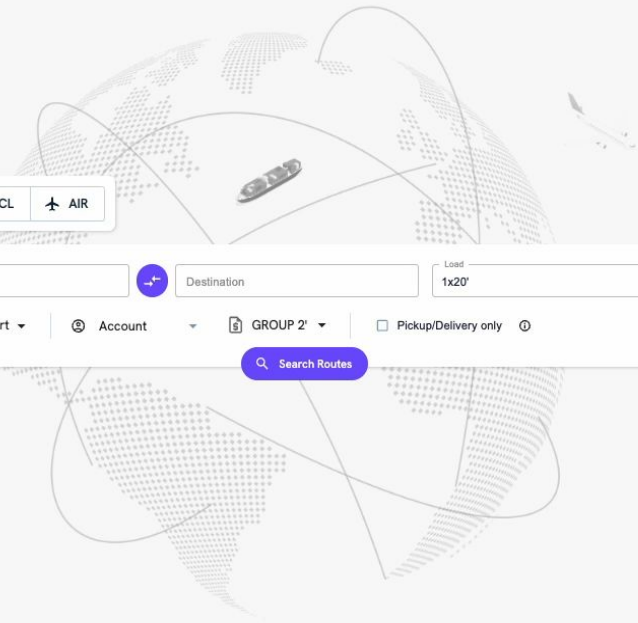

Analytics

Rate management

Raz Ronen  
Admin

FCL  LCL  AIR

Origin   Destination  Load

EXW  Import  Account  GROUP 2'  Pickup/Delivery only

Or start from scratch