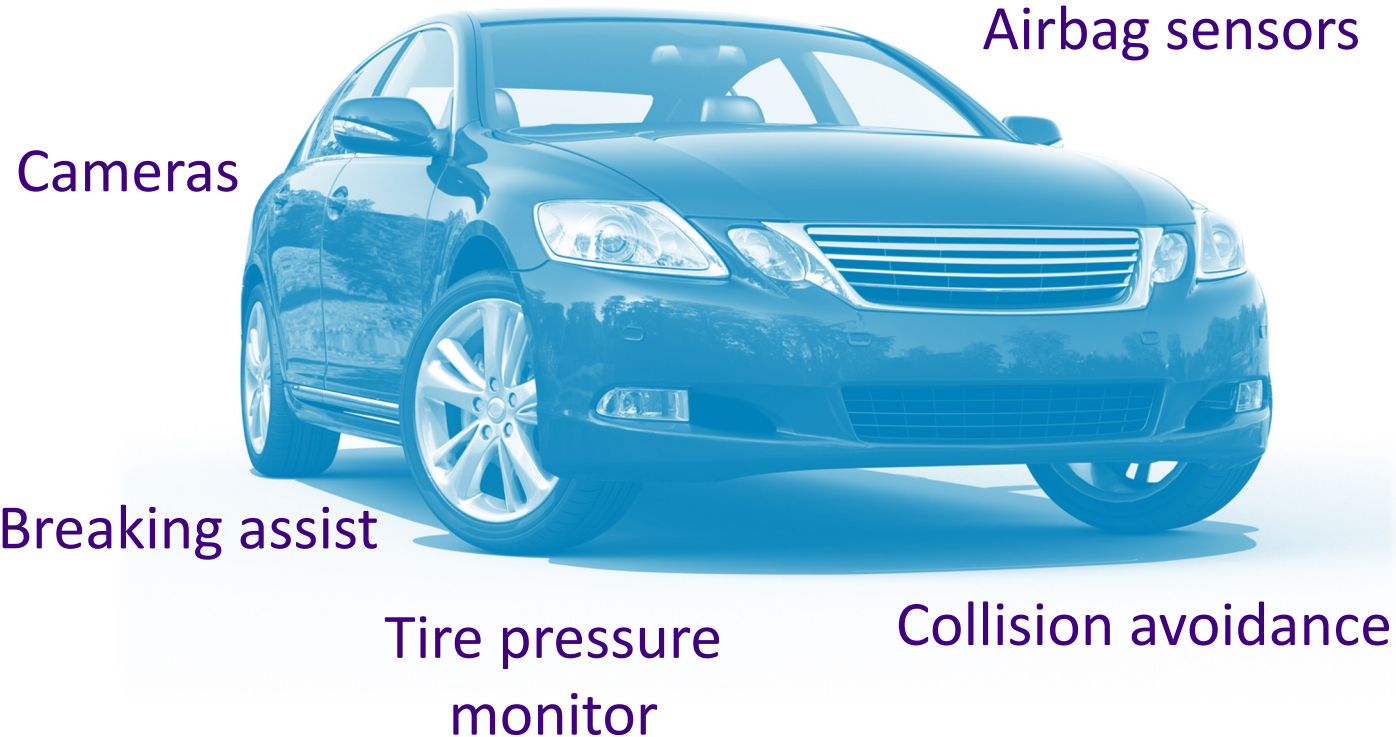

Archer Product Family

Chips Are Everywhere!

Computer on Wheels

Computer on Wheels

Safety

- Airbag controls
- Parking assist
- Power locks
- Breaking assist
- Tire pressure
- Tracking control

Infotainment

- Audio & video
- Driver display
- Navigation

Electrical

- Starter
- Lighting system
- Vehicle diagnostics

Comfort

- Windows and mirrors
- Seat controls
- Climate control

Powertrain

- Engine control
- Fuel injection system
- Hybrid electric control
- Transmission control