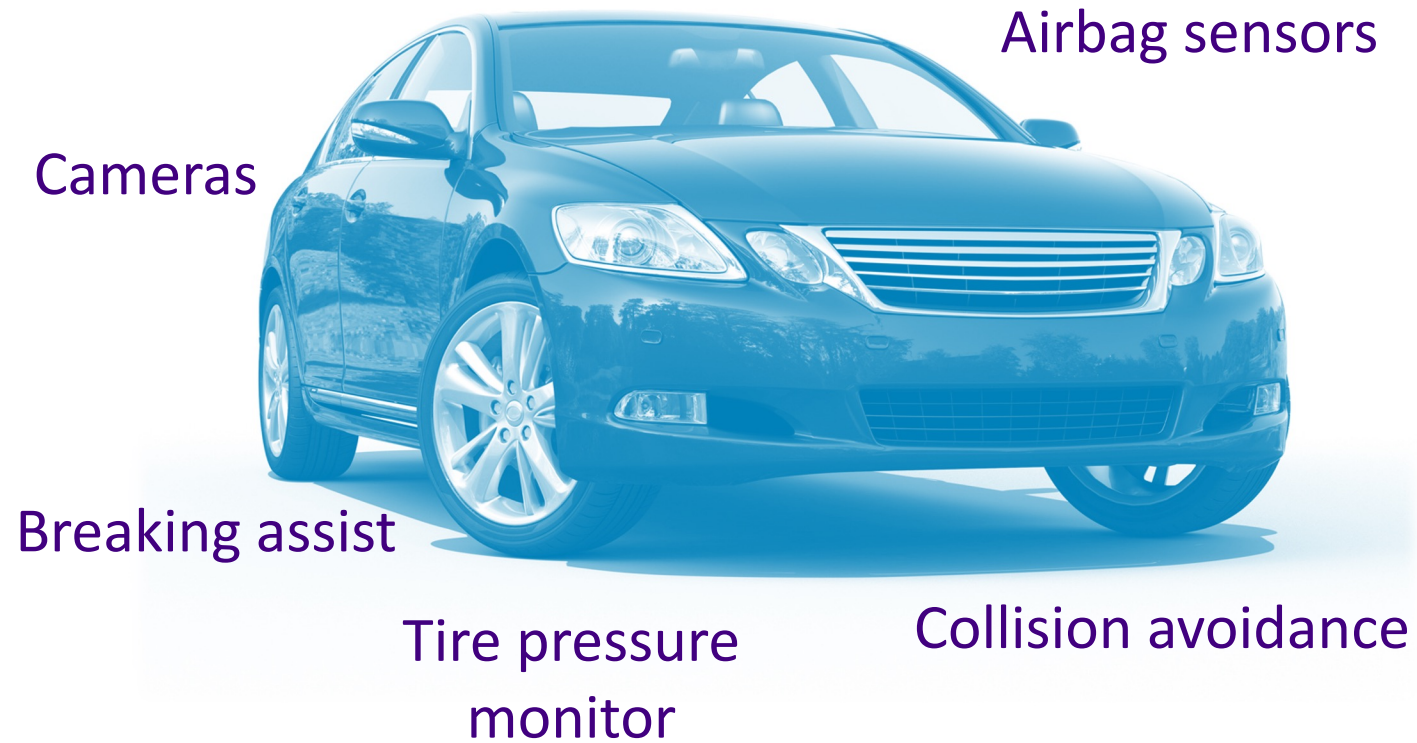

Archer Product Family

Chips Are Everywhere!

Computer on Wheels

Computer on Wheels

Safety

- Airbag controls
- Parking assist
- Power locks
- Breaking assist
- Tire pressure
- Tracking control

Infotainment

- Audio & video
- Driver display
- Navigation

Electrical

- Starter
- Lighting system
- Vehicle diagnostics

Comfort

- Windows and mirrors
- Seat controls
- Climate control

Powertrain

- Engine control
- Fuel injection system
- Hybrid electric control
- Transmission control